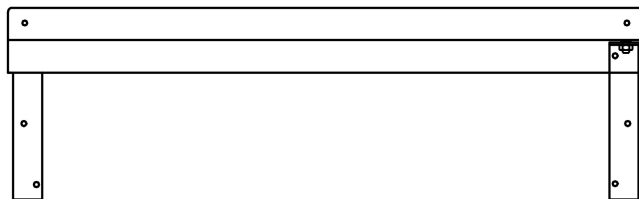

Top View

WS-1430

- Stainless steel 430 shelf.
- Include 2 brackets.

Front View

Left Side View